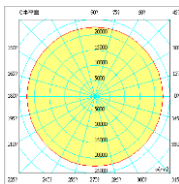

Vita Twist II Surface Mount Downlight

Ensured by low glare system

Honeycomb Louvre Colour 10

COB LED

Specification :

- Luminaire Power Consumption : 20W
- Lumen Output : 1200lm
- Input Voltage : 36V
- Color Temperature : 3000/4000K
- Dimmable Options : Dali / 0-10V / Push / Phase
- CRI : >90
- Dimension : Dia 110 x H140mm
- Beam Angle : 40°
- Construction & Finish : die-cast AL powder-coated in white and black
- Weight : 650g
- Lifetime : 50,000 hours (LM-80)
- Compliance : CE
- 3-year Warranty

Features :

- Optional honeycomb
- Low glare design
- COB LED

UGR
S = 0.250

Room/Dimensions	ViewedCrosswise				ViewedEndwise					
x=2H y=2H	18.9	19.8	19.1	19.8	20.0	18.9	19.8	19.1	19.8	20.0
x=2H y=3H	19.1	19.8	19.4	20.0	20.2	19.1	19.8	19.4	20.0	20.2
x=2H y=4H	19.2	19.8	19.5	20.1	20.3	19.2	19.8	19.5	20.1	20.3
x=2H y=6H	19.3	19.9	19.6	20.1	20.4	19.3	19.9	19.6	20.1	20.4
x=2H y=8H	19.4	19.9	19.7	20.2	20.5	19.4	19.9	19.7	20.2	20.5
x=2H y=12H	19.5	20.0	19.9	20.3	20.6	19.5	20.0	19.9	20.3	20.6
x=4H y=2H	18.9	19.6	19.2	19.8	20.1	18.9	19.6	19.2	19.8	20.1
x=4H y=3H	19.3	19.8	19.6	20.1	20.4	19.3	19.8	19.6	20.1	20.4
x=4H y=4H	19.5	19.9	19.9	20.3	20.6	19.5	19.9	19.9	20.3	20.6
x=4H y=6H	19.7	20.0	20.1	20.4	20.8	19.7	20.0	20.1	20.4	20.8
x=4H y=8H	19.8	20.1	20.2	20.5	20.9	19.8	20.1	20.2	20.5	20.9
x=4H y=12H	20.1	20.4	20.5	20.8	21.2	20.1	20.4	20.5	20.8	21.2
x=6H y=4H	19.5	19.8	19.9	20.2	20.6	19.5	19.8	19.9	20.2	20.6
x=6H y=6H	19.8	20.0	20.2	20.5	20.9	19.8	20.0	20.2	20.5	20.9
x=6H y=8H	20.0	20.3	20.5	20.7	21.2	20.0	20.3	20.5	20.7	21.2
x=6H y=12H	20.4	20.6	20.9	21.1	21.6	20.4	20.6	20.9	21.1	21.6
x=12H y=4H	19.5	19.8	19.9	20.2	20.6	19.5	19.8	19.9	20.2	20.6
x=12H y=6H	19.8	20.0	20.3	20.5	20.9	19.8	20.0	20.3	20.5	20.9
x=12H y=8H	20.1	20.3	20.6	20.8	21.3	20.1	20.3	20.6	20.8	21.3