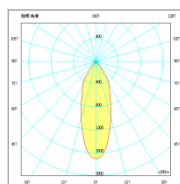

Vita Twist II Surface Mount Downlight

Ensured by low glare system

Honeycomb Louvre Colour 10

COB LED

Specification :

- Luminaire Power Consumption : 20W
- Lumen Output : 1200lm
- Input Voltage : 36V
- Color Temperature : 3000/4000K
- Dimmable Options : Dali / 0-10V / Push / Phase
- CRI : >90
- Dimension : Dia 110 x H140mm
- Beam Angle : 40°
- Construction & Finish : die-cast AL powder-coated in white and black
- Weight : 650g
- Lifetime : 50,000 hours (LM-80)
- Compliance : CE
- 3-year Warranty

Features :

- Optional honeycomb
- Low glare design
- COB LED

UGR
S = 0.250

Room/Dimensions	ViewedCrosswise				ViewedEndwise					
x=2H y=2H	18.9	19.8	19.1	19.8	20.0	18.9	19.8	19.1	19.8	20.0
x=2H y=3H	19.1	19.8	19.4	20.0	20.2	19.1	19.8	19.4	20.0	20.2
x=2H y=4H	19.2	19.8	19.5	20.1	20.3	19.2	19.8	19.5	20.1	20.3
x=2H y=6H	19.3	19.9	19.6	20.1	20.4	19.3	19.9	19.6	20.1	20.4
x=2H y=8H	19.4	19.9	19.7	20.2	20.5	19.4	19.9	19.7	20.2	20.5
x=2H y=12H	19.5	20.0	19.9	20.3	20.6	19.5	20.0	19.9	20.3	20.6
x=4H y=2H	18.9	19.6	19.2	19.8	20.1	18.9	19.6	19.2	19.8	20.1
x=4H y=3H	19.3	19.8	19.6	20.1	20.4	19.3	19.8	19.6	20.1	20.4
x=4H y=4H	19.5	19.9	19.9	20.3	20.6	19.5	19.9	19.9	20.3	20.6
x=4H y=6H	19.7	20.0	20.1	20.4	20.8	19.7	20.0	20.1	20.4	20.8
x=4H y=8H	19.8	20.1	20.2	20.5	20.9	19.8	20.1	20.2	20.5	20.9
x=4H y=12H	20.1	20.4	20.5	20.8	21.2	20.1	20.4	20.5	20.8	21.2
x=6H y=4H	19.5	19.8	19.9	20.2	20.6	19.5	19.8	19.9	20.2	20.6
x=6H y=6H	19.8	20.0	20.2	20.5	20.9	19.8	20.0	20.2	20.5	20.9
x=6H y=8H	20.0	20.3	20.5	20.7	21.2	20.0	20.3	20.5	20.7	21.2
x=6H y=12H	20.4	20.6	20.9	21.1	21.6	20.4	20.6	20.9	21.1	21.6
x=12H y=4H	19.5	19.8	19.9	20.2	20.6	19.5	19.8	19.9	20.2	20.6
x=12H y=6H	19.8	20.0	20.3	20.5	20.9	19.8	20.0	20.3	20.5	20.9
x=12H y=8H	20.1	20.3	20.6	20.8	21.3	20.1	20.3	20.6	20.8	21.3