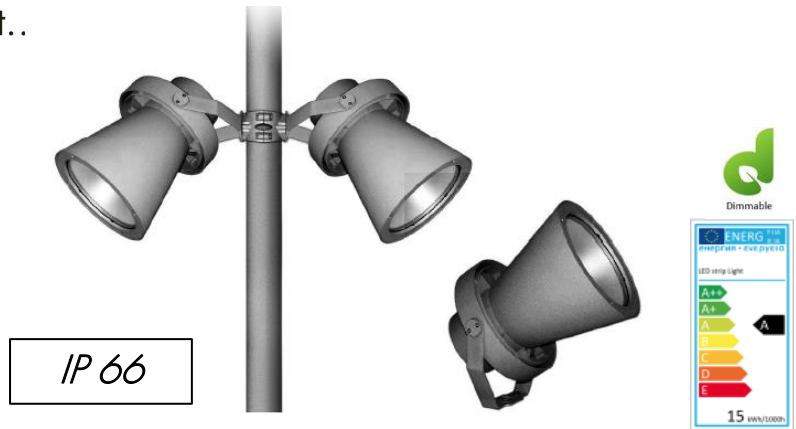

VITA FARO Out door High Power Flood Light..

IP66 Outdoor Fixtures

Specifications :

- Luminaire Power Consumption : 42W (other power upon request)
- Lumen Output : 3000K – 3600lm, 4000K – 4400lm
- Input Voltage : 31.8-37V
- Color Temperature : 3000/4000K
- Dimmable Options : Dali / 0-10V / Push / Phase
- CRI : 80
- Dimension : Dia 300 x 510mm
- Beam Angle : 10/40°
- Construction & Finish : Grey
- Weight : 5.7kg
- Lifetime : 50,000 hours (LM-80)
- Wireless dimming option