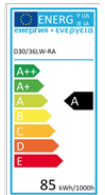

VITA Aurora

Specifications :

- Luminaire Power Consumption : 20W
- Lumen Output : 2180lm
- Input Voltage : 36V
- Color Temperature : 3000/4000K
- Dimmable Options : Dali / 0-10V / Push / Phase
- CRI : 90
- Dimension : Dia 104mm x 77mm (module)
- Beam Angle : 10/25/36/48° (module)
- Construction & Finish : die-cast AL powder-coated in black or white
- Weight : 810g
- Lifetime : 50,000 hours (LM-80)

Features :

- Wide beam angle
- LED COB
- Low glare design UGR<19 (standard)
- Pendant