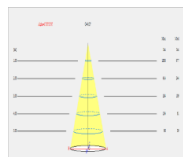

Specification :

- Color Temperature : 3000K / 4000K / 5000K
- Dimmable : Dali / 0-10V / Push / Phase
- CRI 80 – 90
- COB LED module
- Low glare Design

	80F/A	100F
Current	350mA	700mA
Power	15W	23W
Lumen output	1310lm	1747lm
Dimension	F Ø96mm x 60mm	Ø116mm x 82mm
	A Ø105mm x 63mm	
Weight	294g	500g
Cut hole	F Ø85mm	Ø105mm
	A Ø98mm	
Beam Angle	15 / 25 / 40 / 60	15 / 30 / 60
Angle Adjustable	A 20 Deg	nil

F : Angle Fixed
A : Angle Adjustable