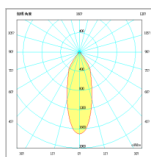

Specification :

- Color Temperature : 3000K / 4000K / 5000K
- Dimmable : Dali / 0-10V / Push / Phase
- CRI 80 – 90
- COB LED module
- Low glare Design

	80F/A	100F
Current	350mA	700mA
Power	15W	23W
Lumen output	1310lm	1747lm
Dimension	F Ø96mm x 60mm	Ø116mm x 82mm
	A Ø105mm x 63mm	
Weight	294g	500g
Cut hole	F Ø85mm	Ø105mm
	A Ø98mm	
Beam Angle	15 / 25 / 40 / 60	15 / 30 / 60
Angle Adjustable	A 20 Deg	nil

F : Angle Fixed
A : Angle Adjustable