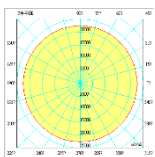

Specification :

- Color Temperature : 3000K / 4000K / 5000K
- Dimmable : Dali / 0-10V / Push / Phase
- CRI 80 – 90
- COB LED module
- Low glare Design

	80F/A	100F
Current	350mA	700mA
Power	15W	23W
Lumen output	1310lm	1747lm
Dimension	F Ø96mm x 60mm	Ø116mm x 82mm
	A Ø105mm x 63mm	
Weight	294g	500g
Cut hole	F Ø85mm	Ø105mm
	A Ø98mm	
Beam Angle	15 / 25 / 40 / 60	15 / 30 / 60
Angle Adjustable	A 20 Deg	nil

F : Angle Fixed
A : Angle Adjustable