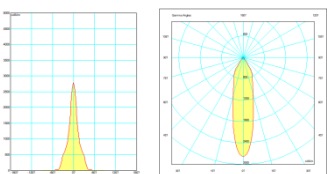

VITA 126 LED Downlight

Specifications :

- Luminaire Power Consumption : 5W / 7W / 12W
- Lumen Output : 600lm-5W / 840lm-7W / 1440lm-12W
- Input Voltage : 36V
- Color Temperature : 2700 / 3000 / 4000 / 5000K,
- Dimmable Options : Dali / 0-10V / Push / Phase
- CRI : 80-90
- Dimension : 5W D74 x 53mm / 7W D87 x 60mm / 12W D112 x 85mm
- Beam Angle : 24°
- Weight : 650g
- Lifetime : 50,000 hours (LM-80)

Features :

- Low glare Design
- 360° Rotation
- Up and down angle adjustable

Up and down angle adjustable

-  Fixture with High efficacy LED
-  High colour rendering index
-  Ensured by low glare system