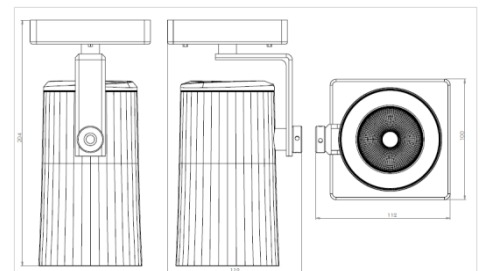

# VITA 100D Ceiling Mount LED Downlight

-  IP40
-  Class II
-  Wall, Ceiling recessed
-  Connect in series

### Specifications :

- Luminaire Power Consumption : 25W
- Lumen Output : 1700lm
- Input Voltage : 36V
- Color Temperature : 3000/4000/5000K
- Dimmable Options : Dali / 0-10V / Push / Phase
- CRI : 90
- Dimension : Ø80mm x 140mm
- Beam Angle : 15/30/60°
- Construction & Finish : die-cast AL powder-coated in black or white
- Weight : 1100g
- Lifetime : 50,000 hours (LM-80)

### Features :

- Low glare design
- Ceiling mount

Adjustable