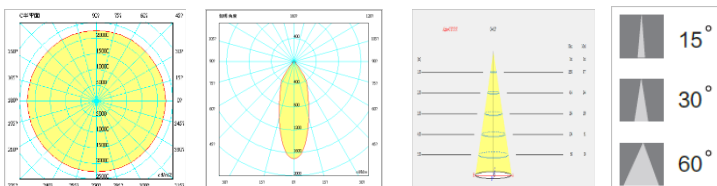

VITA 100D Ceiling Mount LED Downlight

- IP40
- Class II
- Wall, Ceiling recessed
- Connect in series

Specifications :

- Luminaire Power Consumption : 25W
- Lumen Output : 1700lm
- Input Voltage : 36V
- Color Temperature : 3000/4000/5000K
- Dimmable Options : Dali / 0-10V / Push / Phase
- CRI : 90
- Dimension : Ø80mm x 140mm
- Beam Angle : 15/30/60°
- Construction & Finish : die-cast AL powder-coated in black or white
- Weight : 1100g
- Lifetime : 50,000 hours (LM-80)

Features :

- Low glare design
- Ceiling mount

Adjustable