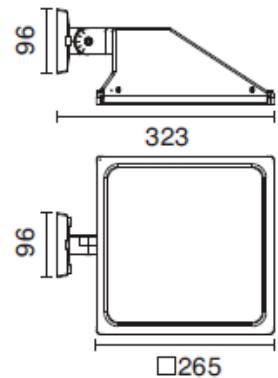

Features :

- Frosted glass diffuser
- Wall mounted flood light
- Remote driver
- Waterproof : IP65

China

Hong Kong

Singapore

Korea

Belgium