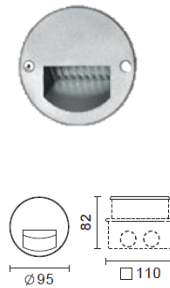

LED Wall/Night Light