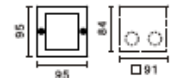

## Specifications :

- Luminaire Power Consumption : 1.5W
- Lumen Output : 192lm
- Input Voltage : AC 80-277V
- Color Temperature : 2700/3000/4000/5000K
- Dimmable Options : Dali / 0-10V / Push / Phase
- CRI : >90
- Lifetime : 50,000 hours (LM-80)

## Features :

- IP : 65
- Frosted Glass Design
- Stainless Steel Construction

120x120

93x93