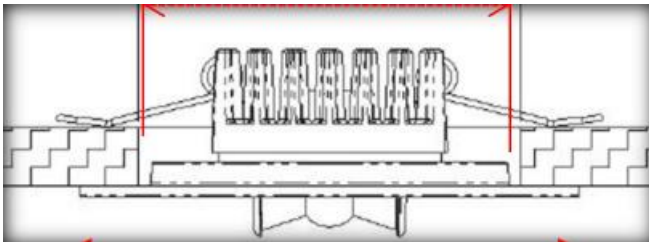

Luciole LED slim downlight

Simplistic Design from Belgium

Specifications :

- Luminaire Power Consumption : 3W
- Lumen Output : 180lm
- Input Voltage : AC 220V
- Color Temperature : 3000/5000K
- CRI : >90
- Dimension : Ø85mm X 30mm
- Weight : 240g
- Lifetime : 50,000 hours (LM-80)

Features :

- CE+T Belgium Unique LED slim design.
- IP20
- Easy installation without special tools.
- 3 available optics

CUT HOLE Ø70mm

85mm

3 available optics

130°

120°/30°

60°