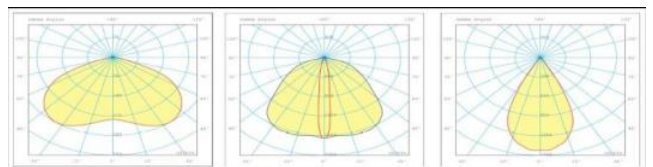

Luciole LED slim downlight

Simplistic Design from Belgium

Specifications :

- Luminaire Power Consumption : 3W
- Lumen Output : 180lm
- Input Voltage : AC 220V
- Color Temperature : 3000/5000K
- CRI : >90
- Dimension : Ø85mm X 30mm
- Weight : 240g
- Lifetime : 50,000 hours (LM-80)

Features :

- CE+T Belgium Unique LED slim design.
- IP20
- Easy installation without special tools.
- 3 available optics

CUT HOLE Ø70mm

85mm

3 available optics

130°

120°/30°

60°