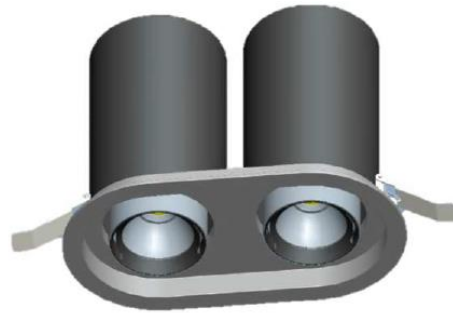

Duo LED Downlight

Honeycomb
Louvre
Colour
10

COB LED

Specifications :

- Luminaire Power Consumption : 2 x 11W max
- Lumen Output : 2 x 1100lm max
- Input Voltage/current : 18V/ 300mA
- Color Temperature : 3000/4000K
- Dimmable Options : Dali / 0-10V / Push / Phase
- CRI : >90
- Dimension : 220mm x 120mm x 190mm
- Beam Angle : 40°
- Construction & Finish : die-cast AL powder-coated
- Weight : 900g
- Lifetime : 50,000 hours (LM-80)

Features :

- LED COB
- Optional honeycomb
- Low glare design UGR<19 (standard)
- Twin Head, 360° rotation and 90° beaming